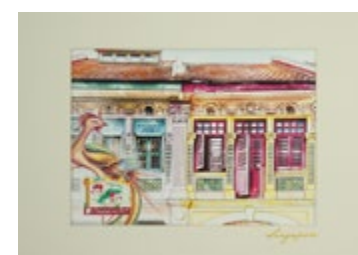

Shophouses Print 2 (Unframed)

CSPNCPF2

Spec/ 21 (L) x 29.7 (W) x 0.4 (D) CM
Recommended Retail Price:
S$23.37 (Without GST), S$25.20 (With GST)